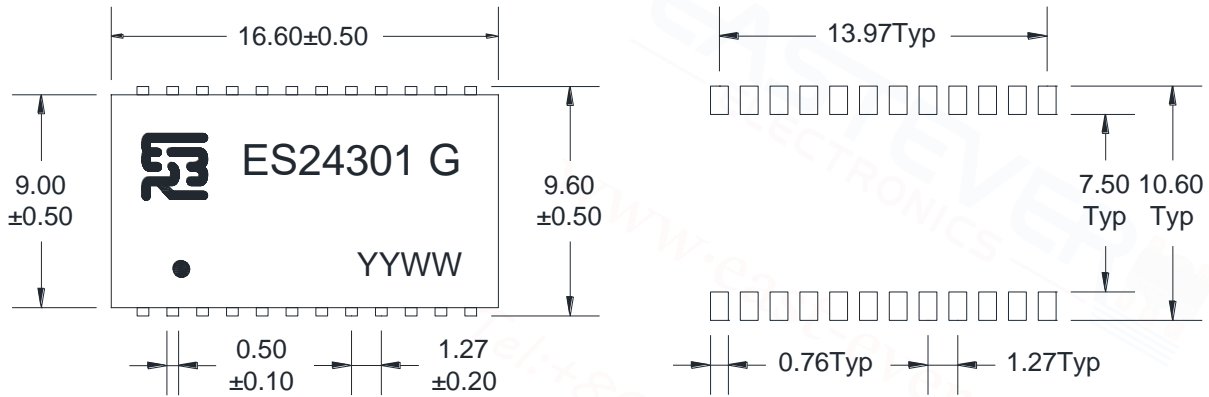

LAN Transformer

100/1000 BASE-T ES24301G

REV: 0

A. MECHANICAL(unit:mm)

SUGGESTED PAD LAYOUT

B. SCHEMATICS