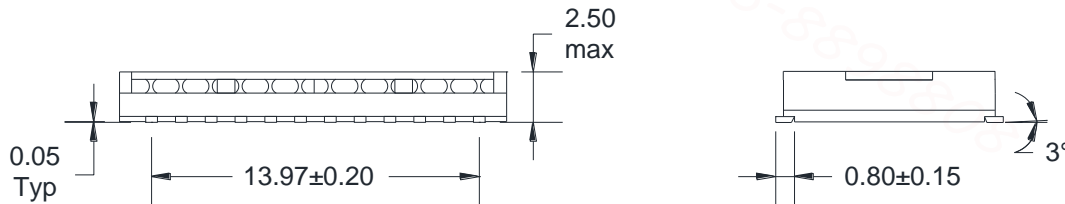

LAN Transformer

100/1000 BASE-T ES24301G

REV: 0

A. MECHANICAL(unit:mm)

SUGGESTED PAD LAYOUT

B. SCHEMATICS